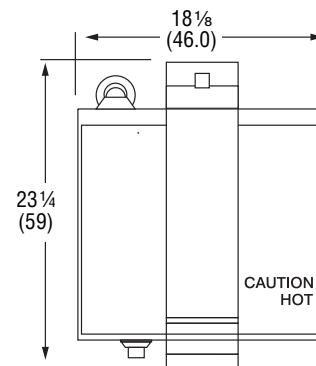

DIMENSIONS

□ Dimensions shown in inches (cm).

40791, 40792 and 40790

Front View

Side View

Top View

40793

Front View

Side View

Top View

SPECIFICATIONS

Item	Cooking Surface		Watts	Volts	Amps	Plug
	Width	Depth				
40790	13 ⁵ / ₁₆ (33.8)	12 ³ / ₁₆ (31)	1800	120	15	5-15P
40791	13 ⁵ / ₁₆ (33.8)	12 ³ / ₁₆ (31)	1800	120	15	5-15P
40792	13 ⁵ / ₁₆ (33.8)	12 ³ / ₁₆ (31)	1800	120	15	5-15P
40793	17 ⁷ / ₁₆ (44.3)	15 ⁵ / ₈ (39.7)	1800	120	15	5-15P