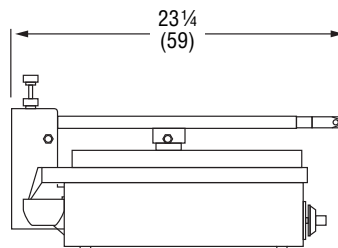

DIMENSIONS

□ Dimensions shown in inches (cm).

40791, 40792 and 40790

Front View

Side View

Top View

40793

Front View

Side View

Top View

SPECIFICATIONS

Item	Cooking Surface		Watts	Volts	Amps	Plug
	Width	Depth				
40790	13 ⁵ / ₁₆ (33.8)	12 ³ / ₁₆ (31)	1800	120	15	5-15P
40791	13 ⁵ / ₁₆ (33.8)	12 ³ / ₁₆ (31)	1800	120	15	5-15P
40792	13 ⁵ / ₁₆ (33.8)	12 ³ / ₁₆ (31)	1800	120	15	5-15P
40793	17 ⁷ / ₁₆ (44.3)	15 ⁵ / ₈ (39.7)	1800	120	15	5-15P