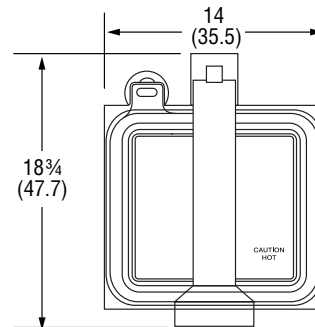

DIMENSIONS

□ Dimensions shown in inches (cm).

40791, 40792 and 40790

Front View

Side View

Top View

40793

Front View

Side View

Top View

SPECIFICATIONS

Item	Cooking Surface		Watts	Volts	Amps	Plug
	Width	Depth				
40790	13 ⁵ / ₁₆ (33.8)	12 ³ / ₁₆ (31)	1800	120	15	5-15P
40791	13 ⁵ / ₁₆ (33.8)	12 ³ / ₁₆ (31)	1800	120	15	5-15P
40792	13 ⁵ / ₁₆ (33.8)	12 ³ / ₁₆ (31)	1800	120	15	5-15P
40793	17 ⁷ / ₁₆ (44.3)	15 ⁵ / ₈ (39.7)	1800	120	15	5-15P