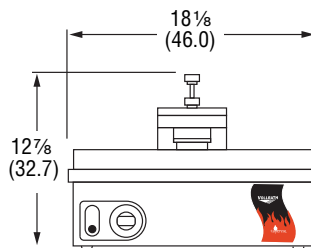

DIMENSIONS

□ Dimensions shown in inches (cm).

40791, 40792 and 40790

Front View

Side View

Top View

40793

Front View

Side View

Top View

SPECIFICATIONS

Item	Cooking Surface		Watts	Volts	Amps	Plug
	Width	Depth				
40790	13 ⁵ / ₁₆ (33.8)	12 ³ / ₁₆ (31)	1800	120	15	5-15P
40791	13 ⁵ / ₁₆ (33.8)	12 ³ / ₁₆ (31)	1800	120	15	5-15P
40792	13 ⁵ / ₁₆ (33.8)	12 ³ / ₁₆ (31)	1800	120	15	5-15P
40793	17 ⁷ / ₁₆ (44.3)	15 ⁵ / ₈ (39.7)	1800	120	15	5-15P