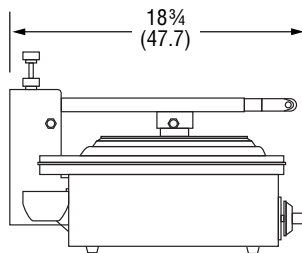

DIMENSIONS

□ Dimensions shown in inches (cm).

40791, 40792 and 40790

Front View

Side View

Top View

40793

Front View

Side View

Top View

SPECIFICATIONS

Item	Cooking Surface		Watts	Volts	Amps	Plug
	Width	Depth				
40790	13 ⁵ / ₁₆ (33.8)	12 ³ / ₁₆ (31)	1800	120	15	5-15P
40791	13 ⁵ / ₁₆ (33.8)	12 ³ / ₁₆ (31)	1800	120	15	5-15P
40792	13 ⁵ / ₁₆ (33.8)	12 ³ / ₁₆ (31)	1800	120	15	5-15P
40793	17 ⁷ / ₁₆ (44.3)	15 ⁵ / ₈ (39.7)	1800	120	15	5-15P