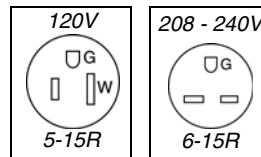

Receptacles

www.vollrathco.com

The Vollrath Company, L.L.C.
1236 North 18th Street
Sheboygan, WI 53081-3201 U.S.A.
Customer Service: 800.628.0830
Canada Customer Service: 800.695.8560
Main Fax: 800.752.5620 or 920.459.6573

Technical Services: 800.628.0832
Technical Services Fax: 920.459.5462