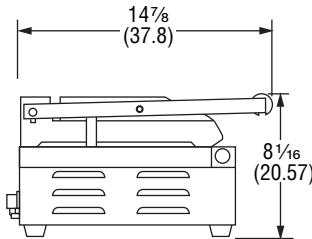

CAYENNE® SANDWICH PRESSES – CAST IRON PLATE, PANINI STYLE

MODELS 40794 TSI7001 Cast Iron Plate, Panini Style – Single
40795 TSI8002 Cast Iron Plate, Panini Style – Double

DIMENSIONS

□ Dimensions shown in inches (cm).

40794

40795

Side View

SPECIFICATIONS

Item	Cooking Surface		Watts	Volts	Amps	Plug
	Width	Length				
40794	16 1/8 (41)	9 5/8 (24.4)	1800	120	15	5-15P
40795	22 1/8 (57)	9 5/8 (24.4)	3080	220	14	6-15P

Receptacles

www.vollrathco.com

The Vollrath Company, L.L.C.
1236 North 18th Street
Sheboygan, WI 53081-3201 U.S.A.
Customer Service: 800.628.0830
Canada Customer Service: 800.695.8560
Main Fax: 800.752.5620 or 920.459.6573

Technical Services: 800.628.0832
Technical Services Fax: 920.459.5462