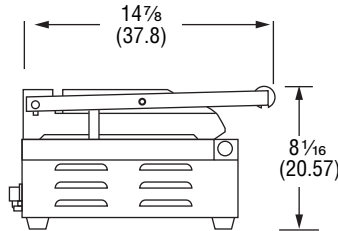

CAYENNE® SANDWICH PRESSES – CAST IRON PLATE, PANINI STYLE

MODELS 40794 TSI7001 Cast Iron Plate, Panini Style – Single
40795 TSI8002 Cast Iron Plate, Panini Style – Double

DIMENSIONS

□ Dimensions shown in inches (cm).

40794

Side View

40795

SPECIFICATIONS

Item	Cooking Surface		Watts	Volts	Amps	Plug
	Width	Length				
40794	16 1/8 (41)	9 5/8 (24.4)	1800	120	15	5-15P
40795	22 1/8 (57)	9 5/8 (24.4)	3080	220	14	6-15P

Receptacles

www.vollrathco.com

The Vollrath Company, L.L.C.
1236 North 18th Street
Sheboygan, WI 53081-3201 U.S.A.
Customer Service: 800.628.0830
Canada Customer Service: 800.695.8560
Main Fax: 800.752.5620 or 920.459.6573

Technical Services: 800.628.0832
Technical Services Fax: 920.459.5462