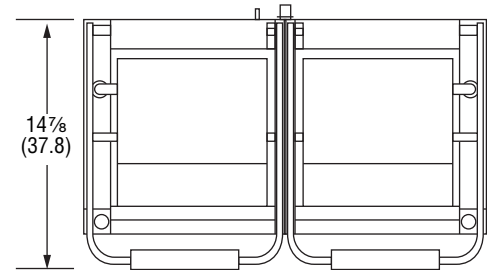

## DIMENSIONS

□ Dimensions shown in inches (cm).

### 40794

Front View

Side View

Top View

### 40795

Front View

Side View

Top View

## SPECIFICATIONS

Item	Cooking Surface		Watts	Volts	Amps	Plug
	Width	Length				
40794	16 1/8 (41)	9 5/8 (24.4)	1800	120	15	5-15P
40795	22 1/8 (57)	9 5/8 (24.4)	3080	220	14	6-15P