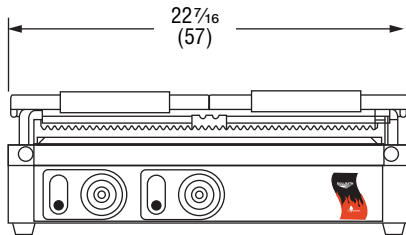

40795

Front View