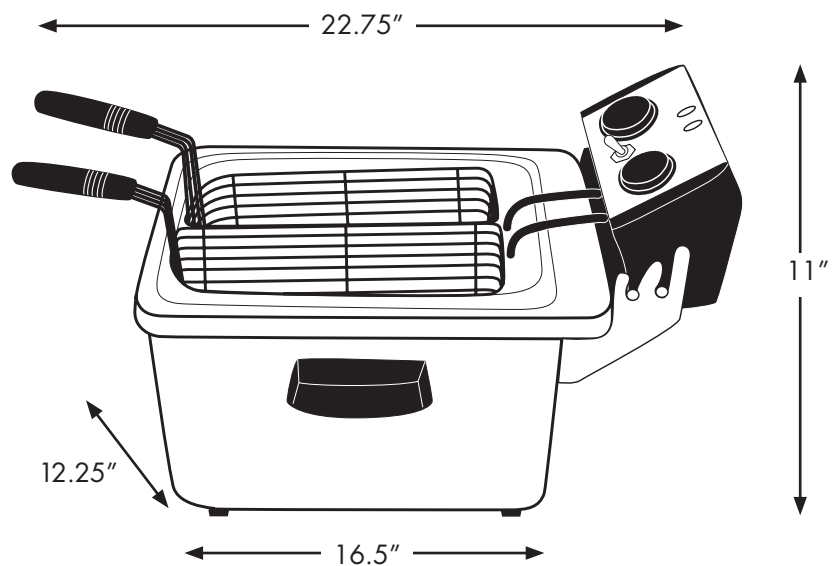

Countertop Deep Fryer

WDF75RC/WDF75/WDF75B

Specifications

Item	Electrical	Listings	Dimensions (H" x W" x D")	Warranty
WDF75RC	120 V, 2400 W	UL, NSF	11" x 16.5" x 12.25"	Limited 1 Year
WDF75	120 V, 1800 W	UL, NSF	11" x 16.5" x 12.25"	Limited 1 Year
WDF75B	208 V, 2700 W	UL, NSF	11" x 16.5" x 12.25"	Limited 1 Year

Ordering Information

Description	Catalog #	Std Pkg.	Ship Wt. (Lbs.)	Cubic Feet	UPC Code
Countertop Deep Fryer	WDF75RC	2	26	3.9	040072005398
Countertop Deep Fryer	WDF75	2	26	3.9	040072005947
Countertop Deep Fryer	WDF75B	2	26	3.9	040072005954

WDF75 Series

Waring Commercial • 314 Ella T. Grasso Ave. • Torrington • Connecticut 06790
Tel. (800) 492-7464 • Fax (860) 496-9008 • www.waringproducts.com • ©2006

06WC30065