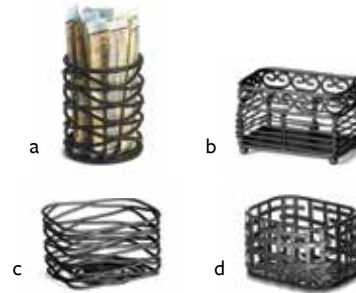

PREMIUM SUGAR PACKET HOLDER

An elegant addition to your tabletop setting. TableCraft has a variety of options that dress up any tabletop.

CHROME PLATED

Item #	Description	Min Order	Case Pack	Case Lbs/ Cube
590C	Chrome Plated Metal Sugar Packet Rack, 5½ x 5½ x 4½"	1 dz	1 dz	5/6

SUGAR PACKET HOLDERS

BRUSHED STAINLESS STEEL

Dishwasher safe.

Item #	Description	Min Order	Case Pack	Case Lbs/ Cube
a. 1155	2 x 2¾" Round	1 ea	12 ea	4/1
b. 1156	2 x 2 x 2¾" Square	1 ea	12 ea	5/1
c. 1157	3¼ x 2½ x 1¾" Rectangular	1 ea	12 ea	6/1

BLACK POWDER COATED METAL

Item #	Description	Min Order/ Case Pack	Case Lbs/ Cube
a. BK155	2 x 2½" Round	12 ea	2/1
b. BK256	3 x 2½ x 2" Rectangular	12 ea	2/2
c. BK156	3 x 2½ x 2" Rectangular	12 ea	3/2
d. BC56	3 x 2½ x 2" Rectangular	12 ea	3/2

Also part of basket collections (p.208-210).

ASSORTED

*Conveniently packaged for Cash & Carry.

Item #	Description	Min Order	Case Pack	Case Lbs/ Cube
a. 56C	3¼ x 2½ x 2" Clear, Plastic	2 dz	2 dz	3/3
b. 56B	3¼ x 2½ x 2" Black, Plastic	2 dz	2 dz	3/3
c. 56W	3¼ x 2½ x 2" White, Plastic	2 dz	2 dz	3/3
*C56W	3¼ x 2½ x 2" White, Plastic (6 per Pack)	6 pk	6 pk	5/5
*H56CD	3¼ x 2½ x 2" Clear, Plastic (24 per Display)	24 ea	24 ea	3/3
d. 58MF	3½ x 2¾ x 1¾" 18-8 S/S, Mirror Finish	12 ea	12 ea	3/2
e. 58BF	3½ x 2¾ x 1¾" 18-8 S/S, Brushed Finish	12 ea	12 ea	3/2
f. *H121	3¼ x 2½ x 2" Fluted Glass	12 ea	12 ea	7/2
g. P56	4 x 2¾ x 1½" White, Porcelain	1 ea	6 ea	3/1