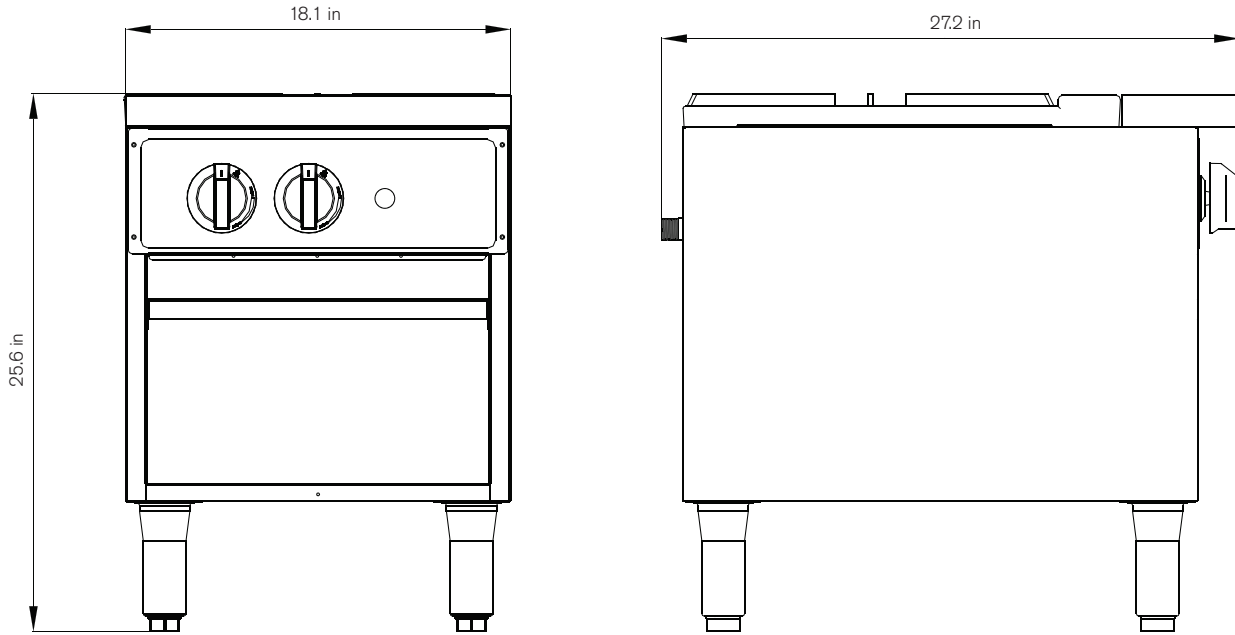

For indoor use only

DIMENSIONS | SPECIFICATIONS | SHIPPING INFORMATION

Reinforced carton for shipping, weight of carton included below and may vary from shipment to shipment.

Shipped on a pallet. Freight class 85.

Model	Product Dimensions	Net Wt	No. Burners	Natural Gas BTUs/hr	LP BTUs/hr	BTUs (Total)	Shipping Dimensions	Ship Wt
GSP18G	18.1" x 27.2" x 25.6" (45.97 cm x 69.08 cm x 65.02 cm)	91.5 lbs. (41.5 kg)	2	48,000 inner 52,000 outer	45,000 inner 45,000 outer	90,000 LP 100,000 NG	20.47" x 29.13" x 26.18" (52 cm x 74 cm x 66.5 cm)	136.7 lbs (62 kg)

GAS REQUIREMENTS AND INFORMATION

- Natural gas or LP main supply required
- 3/4 male connection, all units supplied with natural gas and convertible LP gas regulator

Gas stock pot range is constructed of brushed stainless steel with cool-to-touch dials and heavy duty adjustable feet. Standing pilot and manual on/off control valve. High performance 90,000 BTU LP and 100,000 BTU natural gas. Cast iron burners, stainless steel removable catch tray. Gas connection is 3/4" N.P.T. males and a convertible pressure regulator is provided for either LP or natural gas. Not to be used on casters or on countertop. 2-year parts & labor warranty.