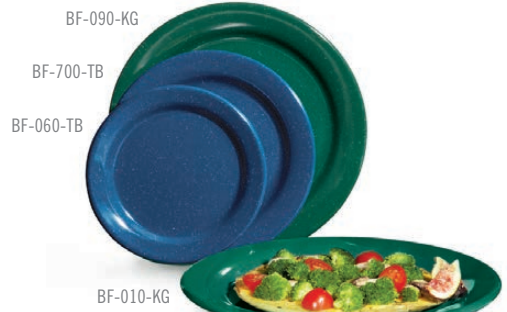

TEXAS BLUE™ & KENTUCKY GREEN™

- Break-resistant melamine
- All-purpose medium-weight design is ideal for high-volume foodservice applications
- Features a speckled base
- Commercial dishwasher safe

BF-010 Plate Cover
see page 168

Matching Mugs

available on page 88

ITEM NUMBER	DESCRIPTION	COLORS	NSF	CASE	CS. WT. / CUBE
PLATES					
BF-060-	6.25" Round Plate	TB ■ KG ■	✓	4 dz.	14 lbs. / 0.42
BF-700-TB	7.25" Round Plate	TB ■	✓	2 dz.	8 lbs. / 0.27
BF-090-	9" Round Plate	TB ■ KG ■	✓	2 dz.	12 lbs. / 0.41
BF-010-	10" Round Plate	TB ■ KG ■	✓	1 dz.	9 lbs. / 0.32
PLATTERS					
OP-950-TB	9.75" x 7.25" Oval Platter	TB ■	✓	2 dz.	13 lbs. / 0.39
OP-115-TB	11.5" x 8" Oval Platter,	TB ■	✓	2 dz.	16 lbs. / 0.5
OP-215-TB	11.5" x 8" Oval Platter, .75 deep	TB ■	✓	2 dz.	17 lbs. / 0.51
OP-120-TB	12" x 9" Oval Platter	TB ■	✓	1 dz.	11 lbs. / 0.37
OP-220-TB	12" x 9" Oval Platter, 1" deep	TB ■	✓	2 dz.	22 lbs. / 0.68
M-4020-TB	14" x 10" Oval Platter	TB ■	✓	1 dz.	12 lbs. / 0.49
M-4010-TB	16.25" x 12" Oval Platter	TB ■	✓	1 dz.	16 lbs. / 0.51
BOWLS					
BF-050-	3.5 oz. (4.5 oz. rim-full) Bowl, 5.25" dia., 1" deep	TB ■ KG ■	✓	4 dz.	10 lbs. / 0.29
BC-007-TB	8 oz. (8.6 oz. rim-full) Bowl, 4" dia., 2.25" deep	TB ■	✓	4 dz.	9 lbs. / 0.32
BF-070-TB	10 oz. (10 oz. rim-full) Bowl, 6.25" dia., 1.5" deep	TB ■	✓	4 dz.	16 lbs. / 0.52
HSB-112-TB	TB 12 oz. (13.5 oz. rim-full) Bowl w/Handle, 5.25" dia., 2" deep	TB ■	✓	2 dz.	15 lbs. / 0.91
BF-725-	14 oz. (16.4 oz. rim-full) Bowl, 7.25" dia., 1.75" deep	TB ■ KG ■	✓	2 dz.	10 lbs. / 0.41
B-525-TB	16 oz. (16.4 oz. rim-full) Bowl, 5.25" dia., 2.5" deep	TB ■	✓	2 dz.	12 lbs. / 0.57
B-1611-TB	16 oz. (25.8 oz. rim-full) Bowl, 11.25" dia., 1.75" deep	TB ■	✓	1 dz.	13 lbs. / 0.52