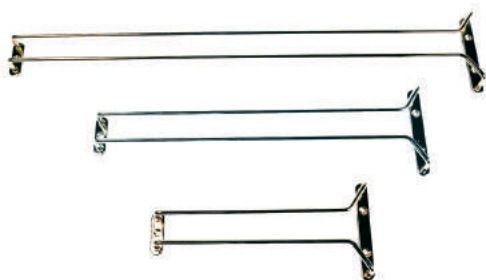

### Cooler Carts

- Rugged steel body with 3" locking casters
- Hinged lid opens on both ends for easy access
- S/S bottle opener; drain plug & removable cap opener

ITEM	DESCRIPTION	PACK
CC-65B	65 Qt., Black Finish	1

### Ice Buckets

ITEM	DESCRIPTION	PACK
IB-130C	44 Oz. - Chrome-Plated with Tongs & Built-in Holder	12

### Glass Hangers

ITEM	DESCRIPTION	PACK
GHB-10	10" Brass-Plated	10
GHB-16	16" Brass-Plated	10
GHB-24	24" Brass-Plated	10
GHC-10	10" Chrome-Plated	10
GHC-16	16" Chrome-Plated	10
GHC-24	24" Chrome-Plated	10

### Speed Rails

- Stainless steel

ITEM	DESCRIPTION	CAPACITY	PACK
SR-22N	22" Single	5 (Qt./Lt.) Bottles	2
SR-32N	32" Single	8 (Qt./Lt.) Bottles	2
SR-42N	42" Single	10 (Qt./Lt.) Bottles	2
SR-22DN	22" Double	10 (Qt./Lt.) Bottles	2
SR-32DN	32" Double	16 (Qt./Lt.) Bottles	2
SR-42DN	42" Double	20 (Qt./Lt.) Bottles	2
SRST-7	Mounting Kit		5