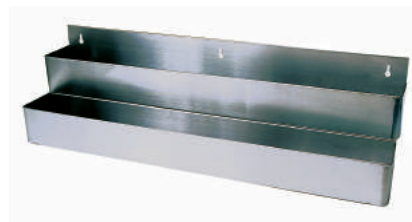

### Cooler Carts

- Rugged steel body with 3" locking casters
- Hinged lid opens on both ends for easy access
- S/S bottle opener; drain plug & removable cap opener

ITEM	DESCRIPTION	PACK
CC-65B	65 Qt., Black Finish	1

### Ice Buckets

ITEM	DESCRIPTION	PACK
IB-130C	44 Oz. - Chrome-Plated with Tongs & Built-in Holder	12

### Speed Rails

- Stainless steel

ITEM	DESCRIPTION	CAPACITY	PACK
SR-22N	22" Single	5 (Qt./Lt.) Bottles	2
SR-32N	32" Single	8 (Qt./Lt.) Bottles	2
SR-42N	42" Single	10 (Qt./Lt.) Bottles	2
SR-22DN	22" Double	10 (Qt./Lt.) Bottles	2
SR-32DN	32" Double	16 (Qt./Lt.) Bottles	2
SR-42DN	42" Double	20 (Qt./Lt.) Bottles	2
SRST-7	Mounting Kit		5

### Wine Racks

- Manufactured from New Zealand pine, stained finish
- Stackable
- 12-bottle capacity per tier

ITEM	DESCRIPTION	SIZE	PACK
WR-24WD	Wood Rack, 2-Tier	48"	1