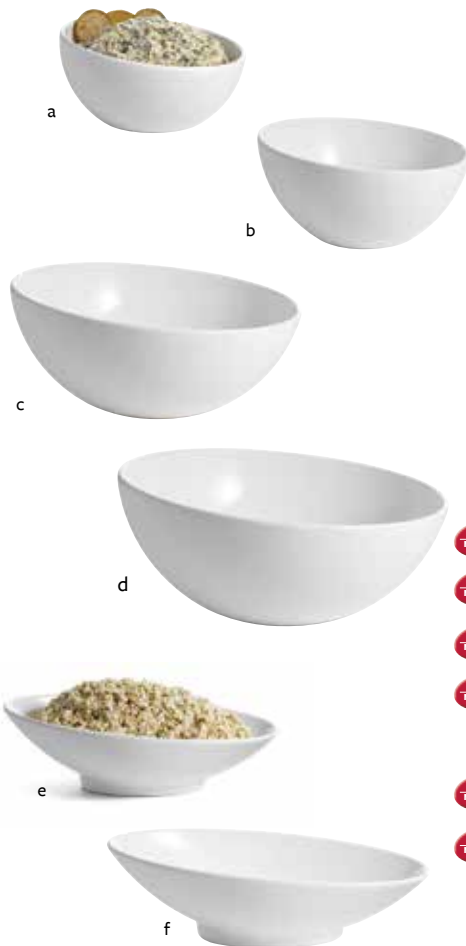

Item	Description	Capacity	Min Order	Case Pack	Case Lbs/ Cube

ROUND BOWL

	a. M4088WH	Round Small Bowl, Melamine, 8½" dia x 4"	1½ qt	1 ea	6 ea	8/3
	b. M4090WH	Round Medium Bowl, Melamine, 9½" dia x 5"	2 qt	1 ea	3 ea	6/5
	c. M4092WH	Round Large Bowl, Melamine, 12½" dia x 5½"	4 qt	1 ea	3 ea	8/8
	d. M4094WH	Round Extra Large Bowl, Melamine, 13½" dia x 5½"	5 qt	1 ea	3 ea	10/1

OVAL BOWL

	e. M4084WH	Oval Medium Bowl, Melamine, 13¼ x 7½ x 4"	1¾ qt	1 ea	3 ea	6/4
	f. M4086WH	Oval Large Bowl, Melamine, 17 x 9¼ x 5½"	4 qt	1 ea	3 ea	10/8