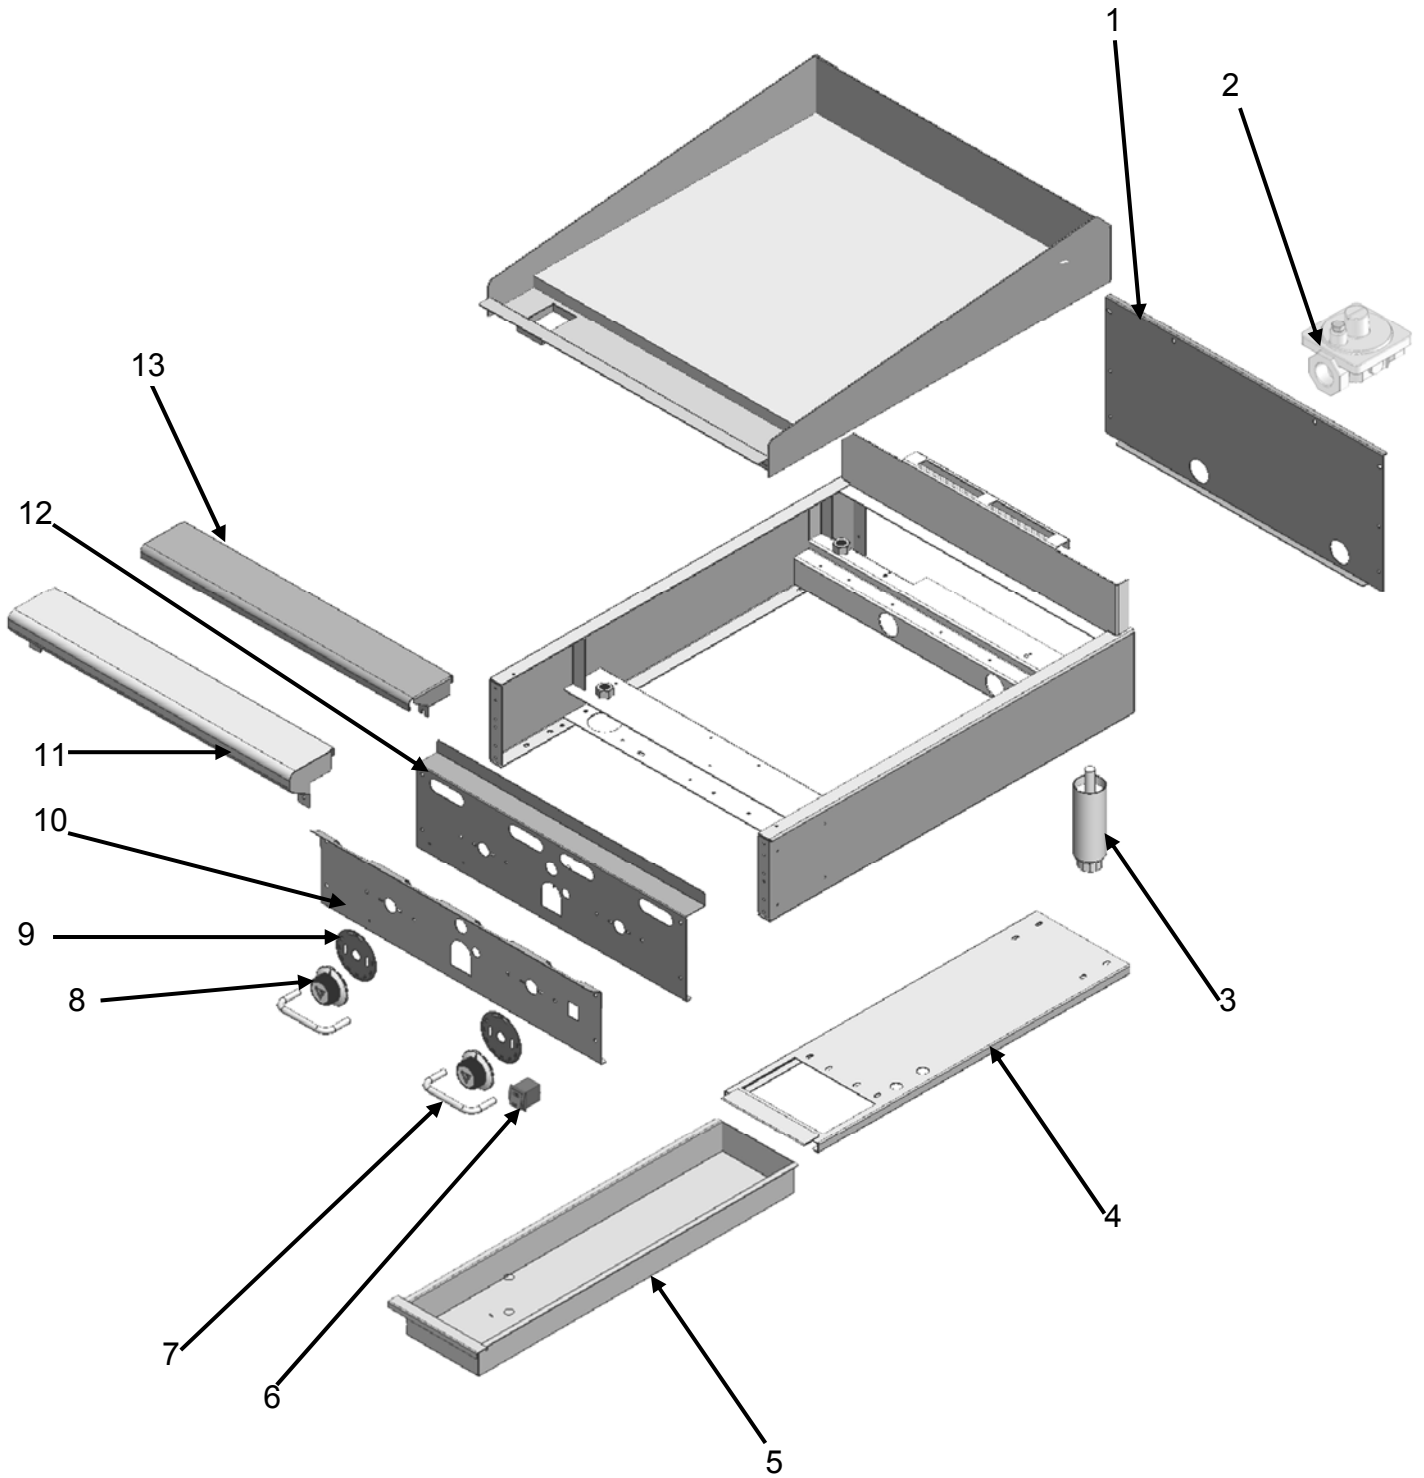

900RX And MSA Heavy Duty Gas Griddle Catalog Of Replacement Parts

**900RX AND MSA MODELS MANUFACTURED PRIOR TO MARCH 2010
INTERIOR COMPONENTS**

ILLUS.	PART NO.	NAME OF PART	24"	36"	48"	60"	72"
1	00-713494	3/4" NPT X 22.75" NIPPLE.....	1.....	1.....	1.....	1.....	1
2	00-498057	PILOT BRACKET.....	1.....	2.....	2.....	3.....	3
3	00-498061	SPARK BURNER PILOT (NAT.GAS - 900RX).....	1.....	2.....	2.....	3.....	3
	00-714269	PILOT (NAT.GAS - MSA).....	1.....	2.....	2.....	3.....	3
	00-712363	LP GAS PILOT ORIFICE.....	1.....	2.....	2.....	3.....	3
4	00-722229	1/4" X 18" FLEX TUBING.....	1.....	2.....	2.....	3.....	3
5	00-714268	T46 18" THERMOCOUPLE.....	1.....	2.....	2.....	3.....	3
6	00-758567-000A1	J-BOX ASSEMBLY (BOX, CONDUIT, POWER CORD AND INSULATED LEAD WIRES - 900RX)..	1.....	1.....	1.....	1.....	1
7	00-719737-00005	GRIDDLE BURNER.....	2.....	3.....	4.....	5.....	6
8	00-719951-00041	#41 ORIFICE HOOD (NAT. GAS).....	2.....	3.....	4.....	5.....	6
	00-719951-00052	#52 ORIFICE HOOD (LP. GAS).....	2.....	3.....	4.....	5.....	6
9	00-498033	ORIFICE BRACKET.....	2.....	3.....	4.....	5.....	6
10	00-719383	3/8" MPT ORIFICE ELBOW.....	2.....	3.....	4.....	5.....	6
11	00-722220	3/8" X 6" FLEX TUBE.....	2.....	3.....	3.....	4.....	4
12	00-404193-00001	1/8" NPT X 1/4" CC X 90 DEG VALVE.....	1.....	2.....	2.....	3.....	3
13	00-498202-00024	924RX WIRE HARNESS.....	1.....	N/A.....	N/A.....	N/A.....	N/A
	00-498202-00048	936RX AND 948RX WIRE HARNESS.....	N/A.....	1.....	1.....	N/A.....	N/A
	00-498202-00072	960RX AND 972RX WIRE HARNESS.....	N/A.....	N/A.....	N/A.....	1.....	1
14	00-719377	3/8" NPT X 3/8" CC FITTING.....	5.....	9.....	10.....	13.....	15
15	00-720385	SPARK MODULE (900RX).....	1.....	2.....	2.....	3.....	3
16	00-498096-00550	550 F TSTAT COMBO VALVE.....	2.....	3.....	4.....	5.....	6
17	00-498024-00024	24" CONTROL PANEL BRACKET.....	1.....	N/A.....	2.....	1.....	3
	00-498024-00036	36" CONTROL PANEL BRACKET.....	N/A.....	1.....	N/A.....	1.....	N/A
18	00-722425	3/8" X 8" FLEX TUBE.....	2.....	3.....	4.....	5.....	5
	00-722221	3/8" X 12" FLEX TUBE.....	N/A.....	1.....	N/A.....	1.....	1
	00-722222	3/8" X 18" FLEX TUBE.....	1.....	2.....	2.....	3.....	4
	00-722224	3/8" X 30" FLEX TUBE.....	N/A.....	N/A.....	N/A.....	N/A.....	1
19	00-498028	3/8" NPT X 3/8" CC TEE.....	1.....	1.....	2.....	2.....	3
20	00-498049	SAFETY VALVE BRACKET.....	1.....	2.....	2.....	3.....	3
21	00-498025	BASO PILOT SAFETY VALVE.....	1.....	2.....	2.....	3.....	3
22	00-719377	3/8" NPT X 3/8" CC FITTING.....	5.....	9.....	10.....	13.....	15
23	00-498234-0000A	GREASE CHUTE ASSEMBLY.....	1.....	1.....	1.....	2.....	2
24	00-722220	3/8" X 6" FLEX TUBE.....	2.....	3.....	3.....	4.....	4
25	00-719376	3/8" NPT X 3/8" CC ELBOW.....	1.....	2.....	2.....	3.....	3
26	00-719363	1/8" NPT COUNTERSINK PLUG.....	2.....	2.....	2.....	1.....	1
27	00-719365	3/8" NPT COUNTERSINK PLUG.....	1.....	N/A.....	N/A.....	N/A.....	N/A
28	00-719066	3/8" X 1/8" NPT BUSHING.....	1.....	1.....	1.....	1.....	1
29	00-498035-0024A	MANIFOLD PIPE (24", 36" AND 48" MODELS).....	1.....	1.....	1.....	N/A.....	N/A
	00-498035-0060A	MANIFOLD PIPE (60" AND 72" MODELS).....	N/A.....	N/A.....	N/A.....	1.....	1

ITEMS NOT SHOWN

00-719566	1/4" FIBERGLASS SLEEVING (FOR TSTAT WIRE).	2.....	3.....	4.....	5.....	6

**900RX AND MSA MODELS MANUFACTURED PRIOR TO MARCH 2010
EXTERIOR COMPONENTS**