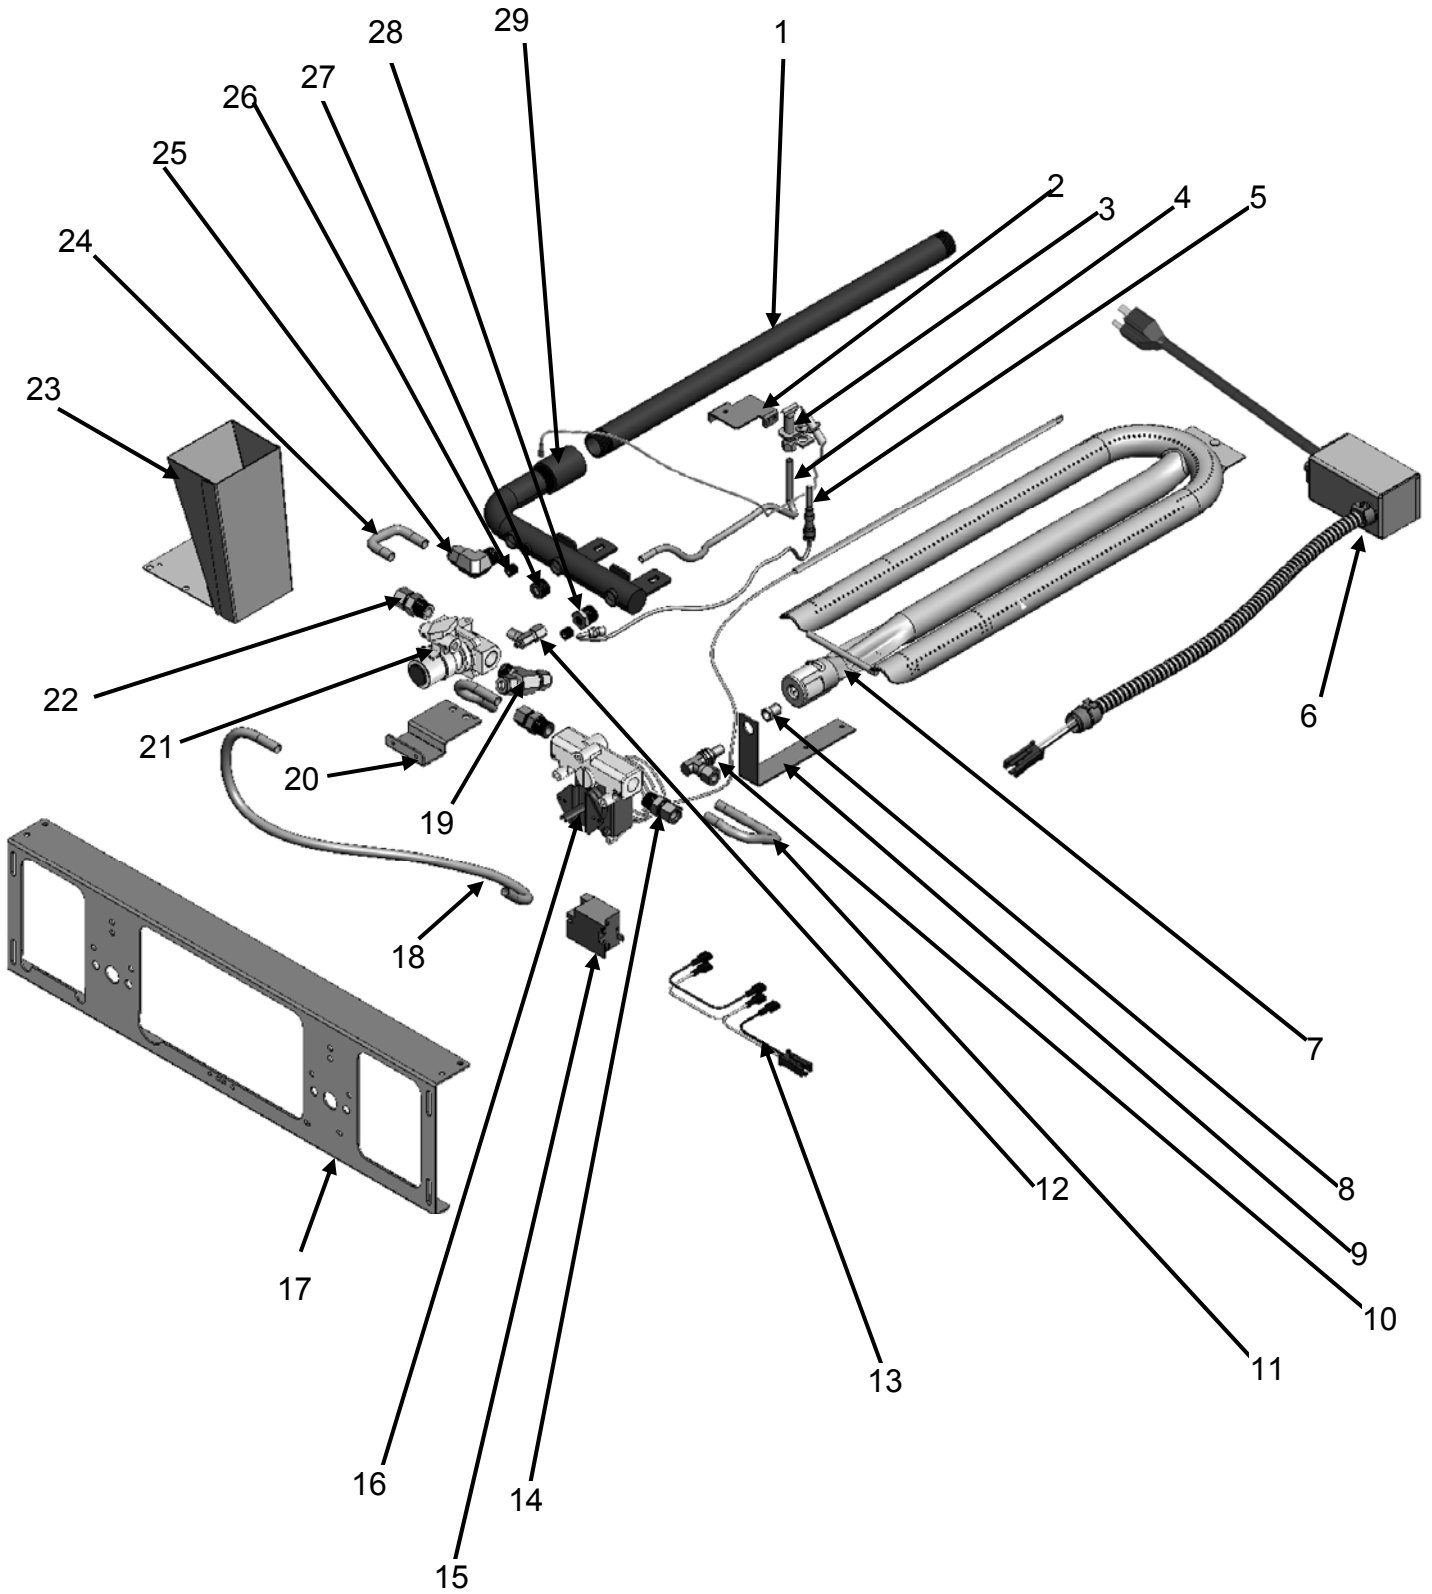

**900RX AND MSA MODELS MANUFACTURED PRIOR TO MARCH 2010
INTERIOR COMPONENTS**

900RX And MSA Heavy Duty Gas Griddle Catalog Of Replacement Parts

**900RX AND MSA MODELS MANUFACTURED PRIOR TO MARCH 2010
INTERIOR COMPONENTS**

ILLUS.	PART NO.	NAME OF PART	24"	36"	48"	60"	72"
1	00-713494	3/4" NPT X 22.75" NIPPLE.....	1.....	1.....	1.....	1.....	1
2	00-498057	PILOT BRACKET.....	1.....	2.....	2.....	3.....	3
3	00-498061	SPARK BURNER PILOT (NAT.GAS - 900RX).....	1.....	2.....	2.....	3.....	3
	00-714269	PILOT (NAT.GAS - MSA).....	1.....	2.....	2.....	3.....	3
	00-712363	LP GAS PILOT ORIFICE.....	1.....	2.....	2.....	3.....	3
4	00-722229	1/4" X 18" FLEX TUBING.....	1.....	2.....	2.....	3.....	3
5	00-714268	T46 18" THERMOCOUPLE.....	1.....	2.....	2.....	3.....	3
6	00-758567-000A1	J-BOX ASSEMBLY (BOX, CONDUIT, POWER CORD AND INSULATED LEAD WIRES - 900RX)..	1.....	1.....	1.....	1.....	1
7	00-719737-00005	GRIDDLE BURNER.....	2.....	3.....	4.....	5.....	6
8	00-719951-00041	#41 ORIFICE HOOD (NAT. GAS).....	2.....	3.....	4.....	5.....	6
	00-719951-00052	#52 ORIFICE HOOD (LP. GAS).....	2.....	3.....	4.....	5.....	6
9	00-498033	ORIFICE BRACKET.....	2.....	3.....	4.....	5.....	6
10	00-719383	3/8" MPT ORIFICE ELBOW.....	2.....	3.....	4.....	5.....	6
11	00-722220	3/8" X 6" FLEX TUBE.....	2.....	3.....	3.....	4.....	4
12	00-404193-00001	1/8" NPT X 1/4" CC X 90 DEG VALVE.....	1.....	2.....	2.....	3.....	3
13	00-498202-00024	924RX WIRE HARNESS.....	1.....	N/A.....	N/A.....	N/A.....	N/A
	00-498202-00048	936RX AND 948RX WIRE HARNESS.....	N/A.....	1.....	1.....	N/A.....	N/A
	00-498202-00072	960RX AND 972RX WIRE HARNESS.....	N/A.....	N/A.....	N/A.....	1.....	1
14	00-719377	3/8" NPT X 3/8" CC FITTING.....	5.....	9.....	10.....	13.....	15
15	00-720385	SPARK MODULE (900RX).....	1.....	2.....	2.....	3.....	3
16	00-498096-00550	550 F TSTAT COMBO VALVE.....	2.....	3.....	4.....	5.....	6
17	00-498024-00024	24" CONTROL PANEL BRACKET.....	1.....	N/A.....	2.....	1.....	3
	00-498024-00036	36" CONTROL PANEL BRACKET.....	N/A.....	1.....	N/A.....	1.....	N/A
18	00-722425	3/8" X 8" FLEX TUBE.....	2.....	3.....	4.....	5.....	5
	00-722221	3/8" X 12" FLEX TUBE.....	N/A.....	1.....	N/A.....	1.....	1
	00-722222	3/8" X 18" FLEX TUBE.....	1.....	2.....	2.....	3.....	4
	00-722224	3/8" X 30" FLEX TUBE.....	N/A.....	N/A.....	N/A.....	N/A.....	1
19	00-498028	3/8" NPT X 3/8" CC TEE.....	1.....	1.....	2.....	2.....	3
20	00-498049	SAFETY VALVE BRACKET.....	1.....	2.....	2.....	3.....	3
21	00-498025	BASO PILOT SAFETY VALVE.....	1.....	2.....	2.....	3.....	3
22	00-719377	3/8" NPT X 3/8" CC FITTING.....	5.....	9.....	10.....	13.....	15
23	00-498234-0000A	GREASE CHUTE ASSEMBLY.....	1.....	1.....	1.....	2.....	2
24	00-722220	3/8" X 6" FLEX TUBE.....	2.....	3.....	3.....	4.....	4
25	00-719376	3/8" NPT X 3/8" CC ELBOW.....	1.....	2.....	2.....	3.....	3
26	00-719363	1/8" NPT COUNTERSINK PLUG.....	2.....	2.....	2.....	1.....	1
27	00-719365	3/8" NPT COUNTERSINK PLUG.....	1.....	N/A.....	N/A.....	N/A.....	N/A
28	00-719066	3/8" X 1/8" NPT BUSHING.....	1.....	1.....	1.....	1.....	1
29	00-498035-0024A	MANIFOLD PIPE (24", 36" AND 48" MODELS).....	1.....	1.....	1.....	N/A.....	N/A
	00-498035-0060A	MANIFOLD PIPE (60" AND 72" MODELS).....	N/A.....	N/A.....	N/A.....	1.....	1

ITEMS NOT SHOWN

00-719566	1/4" FIBERGLASS SLEEVING (FOR TSTAT WIRE).	2.....	3.....	4.....	5.....	6