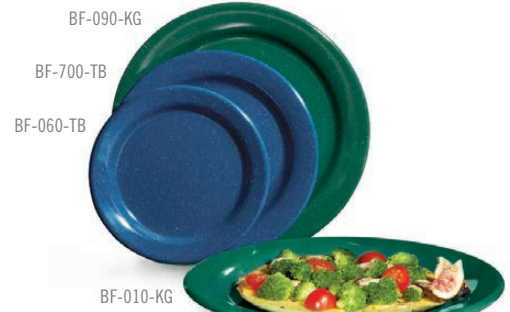

TEXAS BLUE™ & KENTUCKY GREEN™

DINNERWARE & MUGS | TEXAS BLUE™ & KENTUCKY GREEN™

- Break-resistant melamine
- All-purpose medium-weight design is ideal for high-volume foodservice applications
- Features a speckled base
- Commercial dishwasher safe

BF-010 Plate Cover
see page 168

Matching Mugs

available on page 88

ITEM NUMBER	DESCRIPTION	COLORS	NSF	CASE	CS. WT. / CUBE
PLATES					
BF-060-	6.25" Round Plate	TB ■ KG ■	✓	4 dz.	14 lbs. / 0.42
BF-700-TB	7.25" Round Plate	TB ■	✓	2 dz.	8 lbs. / 0.27
BF-090-	9" Round Plate	TB ■ KG ■	✓	2 dz.	12 lbs. / 0.41
BF-010-	10" Round Plate	TB ■ KG ■	✓	1 dz.	9 lbs. / 0.32
PLATTERS					
OP-950-TB	9.75" x 7.25" Oval Platter	TB ■	✓	2 dz.	13 lbs. / 0.39
OP-115-TB	11.5" x 8" Oval Platter,	TB ■	✓	2 dz.	16 lbs. / 0.5
OP-215-TB	11.5" x 8" Oval Platter, .75 deep	TB ■	✓	2 dz.	17 lbs. / 0.51
OP-120-TB	12" x 9" Oval Platter	TB ■	✓	1 dz.	11 lbs. / 0.37
OP-220-TB	12" x 9" Oval Platter, 1" deep	TB ■	✓	2 dz.	22 lbs. / 0.68
M-4020-TB	14" x 10" Oval Platter	TB ■	✓	1 dz.	12 lbs. / 0.49
M-4010-TB	16.25" x 12" Oval Platter	TB ■	✓	1 dz.	16 lbs. / 0.51
BOWLS					
BF-050-	3.5 oz. (4.5 oz. rim-full) Bowl, 5.25" dia., 1" deep	TB ■ KG ■	✓	4 dz.	10 lbs. / 0.29
BC-007-TB	8 oz. (8.6 oz. rim-full) Bowl, 4" dia., 2.25" deep	TB ■	✓	4 dz.	9 lbs. / 0.32
BF-070-TB	10 oz. (10 oz. rim-full) Bowl, 6.25" dia., 1.5" deep	TB ■	✓	4 dz.	16 lbs. / 0.52
HSB-112-TB	TB 12 oz. (13.5 oz. rim-full) Bowl w/Handle, 5.25" dia., 2" deep	TB ■	✓	2 dz.	15 lbs. / 0.91
BF-725-	14 oz. (16.4 oz. rim-full) Bowl, 7.25" dia., 1.75" deep	TB ■ KG ■	✓	2 dz.	10 lbs. / 0.41
B-525-TB	16 oz. (16.4 oz. rim-full) Bowl, 5.25" dia., 2.5" deep	TB ■	✓	2 dz.	12 lbs. / 0.57
B-1611-TB	16 oz. (25.8 oz. rim-full) Bowl, 11.25" dia., 1.75" deep	TB ■	✓	1 dz.	13 lbs. / 0.52