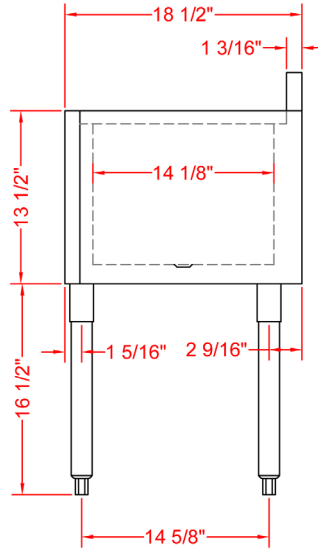

IB1824

IB1836