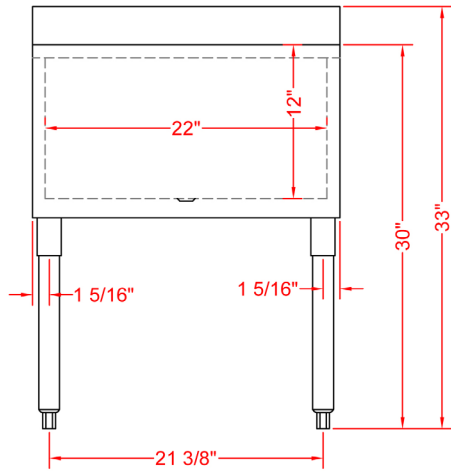

IB1824

IB1836