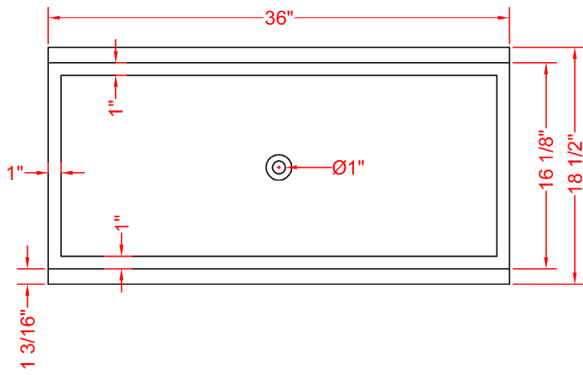

IB1824

IB1836